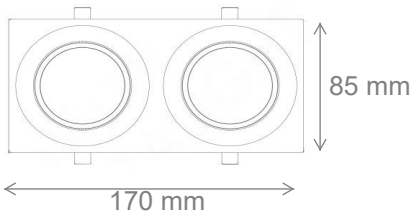

ORDERING CODE

Specification

- Fixture Material : Die Cast Aluminium
- Fixture Finish : Thermoset powder coated in White & Black
- Diffuser : Clear Glass
- LED Chip : CREE
- Binning : 3 step MacAdam
- Lifespan : 50,000Hrs
- CRI : >90
- Input Voltage : 220-240V AC, 50/60Hz
- Operating Temperature : -20°C to 45°C
- Warranty : 5 Years against manufacturing defects

Power (W)	Lumen Lm	IP Rating	Beam Angle	Available CCT
2*5 W	2*500Lm	IP65	5°/18°/36°/45°/90°	2700K
2*8 W	2*800Lm			3000K
2*10 W	2*1000Lm			4000K
2*12 W	2*1200Lm			5000K
2*15 W	2*1500Lm			6000K

BEAM **CUSTOM**
 FINISH **CUSTOM**
 COLOR **CUSTOM**