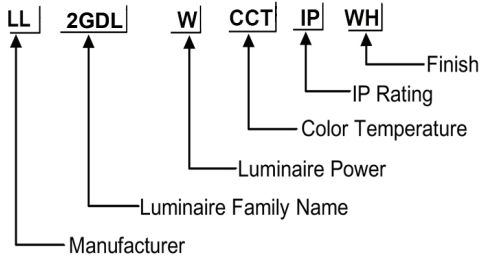

ORDERING CODE

Specification

- Fixture Material : Die Cast Aluminium
- Fixture Finish : Thermoset powder coated in White & Black
- Diffuser : Clear Glass
- LED Chip : CREE
- Binning : 3 step MacAdam
- Lifespan : 50,000Hrs
- CRI : >90
- Input Voltage : 220-240V AC, 50/60Hz
- Operating Temperature : -20°C to 45°C
- Warranty : 5 Years against manufacturing defects

Power (W)	Lumen Lm	IP Rating	Beam Angle	Available CCT
2*5 W	2*500Lm	IP65	5°/18°/36°/45°/90°	2700K
2*8 W	2*800Lm			3000K
2*10 W	2*1000Lm			4000K
2*12 W	2*1200Lm			5000K
2*15 W	2*1500Lm			6000K

BEAM **CUSTOM**
 FINISH **CUSTOM**
 COLOR **CUSTOM**