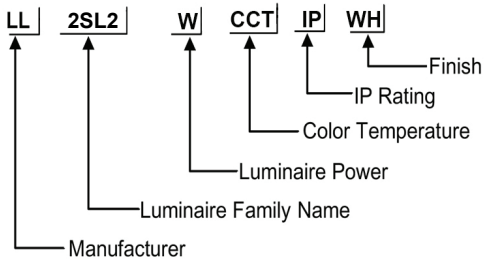

### ORDERING CODE

### Specification

- Fixture Material : Die Cast Aluminium
- Fixture Finish : Thermoset powder coated in White & Black
- Diffuser : Clear Glass
- LED Chip : CREE
- Binning : 3 step MacAdam
- Lifespan : 50,000Hrs
- CRI : >90
- Input Voltage : 220-240V AC, 50/60Hz
- Operating Temperature : -20°C to 45°C
- Warranty : 5 Years against manufacturing defects

Power (W)	Lumen Lm	IP Rating	Beam Angle	Available CCT
2*5 W	2*500Lm	IP65	5°/18°/36°/45°/90°	2700K
2*8 W	2*800Lm			3000K
2*10 W	2*1000Lm			4000K
2*12 W	2*1200Lm			5000K
2*15 W	2*1500Lm			6000K

BEAM  
CUSTOM