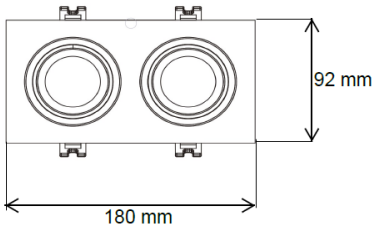

### Specification

- Fixture Material : Die Cast Aluminium
- Fixture Finish : Thermoset powder coated in White & Black
- Diffuser : Clear Glass
- LED Chip : CREE
- Binning : 3 step MacAdam
- Lifespan : 50,000Hrs
- CRI : >90
- Input Voltage : 220-240V AC, 50/60Hz
- Operating Temperature : -20°C to 45°C
- Warranty : 5 Years against manufacturing defects

Power (W)	Lumen Lm	IP Rating	Beam Angle	Available CCT
2*5 W	2*500Lm	IP65	5°/18°/36°/45°/90°	2700K
2*8 W	2*800Lm			3000K
2*10 W	2*1000Lm			4000K
2*12 W	2*1200Lm			5000K
2*15 W	2*1500Lm			6000K

BEAM  
CUSTOM