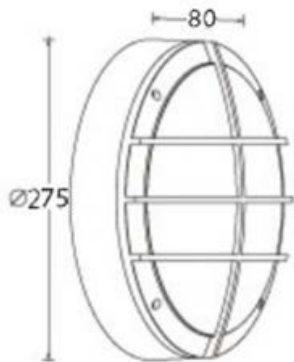

ORDERING CODE

Specification

- Fixture Material** : Die Cast Aluminium
- Fixture Finish** : Powder Coated
- Diffuser** : Opal Polycarbonate with Grill
- LED Chip** : CREE
- Binning** : 3 step MacAdam
- Lifespan** : 50,000Hrs
- CRI** : >90
- Input Voltage** : 220-240V AC, 50/60Hz
- Operating Temperature**: -35°C to +55°C
- Warranty** : 5 Years against manufacturing defects