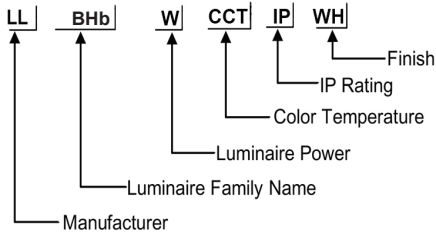

ORDERING CODE

Specification

- Fixture Material** : Die Cast Aluminium
- Fixture Finish** : Powder Coated
- Diffuser** : Opal Polycarbonate with Grill
- LED Chip** : CREE
- Binning** : 3 step MacAdam
- Lifespan** : 50,000Hrs
- CRI** : >90
- Input Voltage** : 220-240V AC, 50/60Hz
- Operating Temperature**: -35°C to +55°C
- Warranty** : 5 Years against manufacturing defects

Power (W)	Lumen Lm	IP Rating	Beam Angle	Available CCT
10 W	1000Lm	IP65	Diffused	2700K
12W	1200Lm			3000K
15 W	1500Lm			4000K
18 W	1800Lm			5000K
20 W	2000Lm			6000K