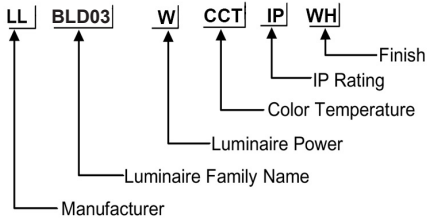

ORDERING CODE

Specification

- Fixture Material** : Die Cast Aluminium
- Fixture Finish** : Powder Coated
- Diffuser** : Safety Glass / PC
- LED Chip** : CREE
- Binning** : 3 step MacAdam
- Lifespan** : 50.000 Hrs
- CRI** : >80
- Input Voltage** : 100V-240V AC, 50/60Hz
- Operating Temperature** : -30°C to 50°C
- Warranty** : 5 Years against manufacturing defects

Power (W)	Lumen Lm	IP Rating	Beam Angle	Available CCT
20 W	2000Lm	IP65	5°/20°/45°/60°/90°	2700K
				3000K
				4000K
				6000K