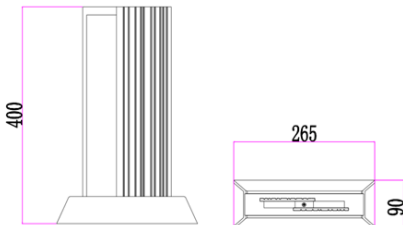

ORDERING CODE

Specification

- Fixture Material** : Die Cast Aluminium
- Fixture Finish** : Powder Coated
- Diffuser** : Safety Glass / PC
- LED Chip** : CREE
- Binning** : 3 step MacAdam
- Lifespan** : 50.000 Hrs
- CRI** : >80
- Input Voltage** : 100V-240V AC, 50/60Hz
- Operating Temperature** : -30°C to 50°C
- Warranty** : 5 Years against manufacturing defects

Power (W)	Lumen Lm	IP Rating	Beam Angle	Available CCT
20 W	2000Lm	IP65	5°/20°/45°/60°/90°	2700K
				3000K
				4000K
				6000K