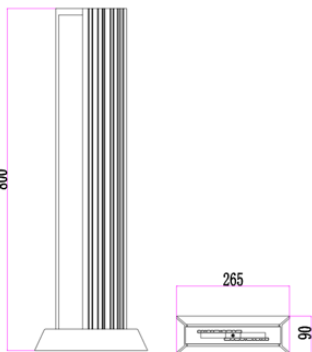

ORDERING CODE

Specification

- Body Material** : Die Cast Aluminium
- Finish** : UV stabilised powder coated black,
- Diffuser** : PC Lampshade
- LED Chip** : CREE
- Binning** : 3 step MacAdam
- Lifespan** : 40,000Hrs
- CRI** : >80
- Input Voltage** : 100V-240V , 50/60Hz
- Operating Temperature** : -30°C to 50°C
- Warranty** : 5 Years against manufacturing defects

Power (W)	Lumen Lm	IP Rating	Beam Angle	Available CCT
20 W	2000Lm	IP65	5°/20°/45°/60°/90°	2700K
				3000K
				4000K
				6000K