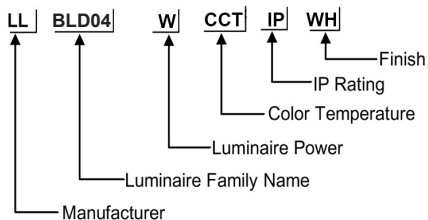

ORDERING CODE

Specification

- Body Material** : Die Cast Aluminium
- Finish** : UV stabilised powder coated black,
- Diffuser** : PC Lampshade
- LED Chip** : CREE
- Binning** : 3 step MacAdam
- Lifespan** : 40,000Hrs
- CRI** : >80
- Input Voltage** : 100V-240V , 50/60Hz
- Operating Temperature** : -30°C to 50°C
- Warranty** : 5 Years against manufacturing defects

Power (W)	Lumen Lm	IP Rating	Beam Angle	Available CCT
20 W	2000Lm	IP65	5°/20°/45°/60°/90°	2700K
				3000K
				4000K
				6000K