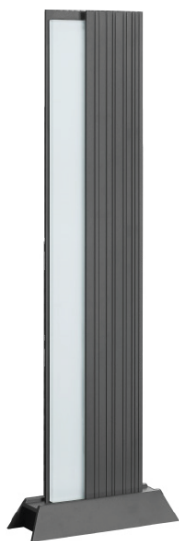

ORDERING CODE

Specification

- Body Material** : Die Cast Aluminium
- Finish** : UV stabilised powder coated black,
- Diffuser** : PC Lampshade
- LED Chip** : CREE
- Binning** : 3 step MacAdam
- Lifespan** : 40,000Hrs
- CRI** : >80
- Input Voltage** : 100V-240V , 50/60Hz
- Operating Temperature** : -30°C to 50°C
- Warranty** : 5 Years against manufacturing defects

Power (W)	Lumen Lm	IP Rating	Beam Angle	Available CCT
20 W	2000Lm	IP65	5°/20°/45°/60°/90°	2700K
				3000K
				4000K
				6000K