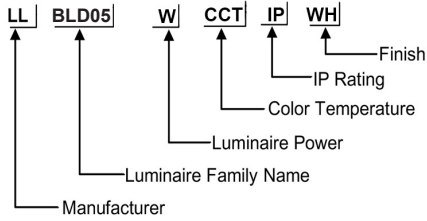

ORDERING CODE

Specification

- Body Material** : Die Cast Aluminium
- Finish** : UV stabilised powder coated black,
- Diffuser** : PC Lampshade
- LED Chip** : CREE
- Binning** : 3 step MacAdam
- Lifespan** : 40,000Hrs
- CRI** : >80
- Input Voltage** : 100V-240V , 50/60Hz
- Operating Temperature** : -30°C to 50°C
- Warranty** : 5 Years against manufacturing defects

Power (W)	Lumen Lm	IP Rating	Beam Angle	Available CCT
13 W	1300Lm	IP65	5°/20°/45°/60°/90°	2700K
				3000K
				4000K
				6000K