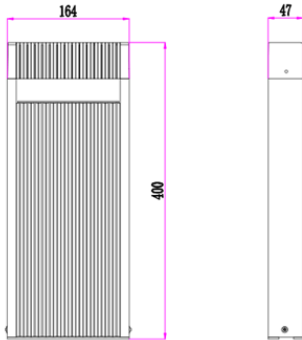

ORDERING CODE

Specification

- Body Material** : Die Cast Aluminium
- Finish** : UV stabilised powder coated black,
- Diffuser** : PC Lampshade
- LED Chip** : CREE
- Binning** : 3 step MacAdam
- Lifespan** : 40,000Hrs
- CRI** : >80
- Input Voltage** : 100V-240V , 50/60Hz
- Operating Temperature** : -30°C to 50°C
- Warranty** : 5 Years against manufacturing defects

Power (W)	Lumen Lm	IP Rating	Beam Angle	Available CCT
13 W	1300Lm	IP65	5°/20°/45°/60°/90°	2700K
				3000K
				4000K
				6000K