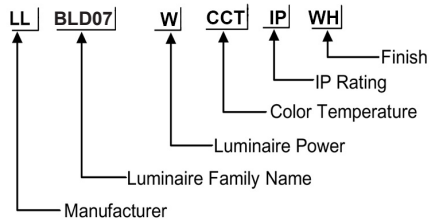

ORDERING CODE

Specification

- Body Material** : Die Cast Aluminium
- Finish** : UV stabilised powder coated black,
- Diffuser** : PC Lampshade
- LED Chip** : CREE
- Binning** : 3 step MacAdam
- Lifespan** : 40,000Hrs
- CRI** : >80
- Input Voltage** : 100V-240V , 50/60Hz
- Operating Temperature** : -30°C to 50°C
- Warranty** : 5 Years against manufacturing defects

Power (W)	Lumen Lm	IP Rating	Beam Angle	Available CCT
13 W	1300Lm	IP65	5°/20°/45°/60°/90°	2700K
				3000K
				4000K
				6000K