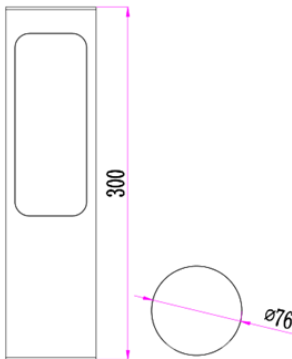

ORDERING CODE

Specification

- Body Material** : Die Cast Aluminium
- Finish** : UV stabilised powder coated black,
- Diffuser** : PC Lampshade
- LED Chip** : CREE
- Binning** : 3 step MacAdam
- Lifespan** : 40,000Hrs
- CRI** : >80
- Input Voltage** : 100V-240V , 50/60Hz
- Operating Temperature** : -30°C to 50°C
- Warranty** : 5 Years against manufacturing defects

Power (W)	Lumen Lm	IP Rating	Beam Angle	Available CCT
13 W	1300Lm	IP65	5°/20°/45°/60°/90°	2700K
				3000K
				4000K
				6000K