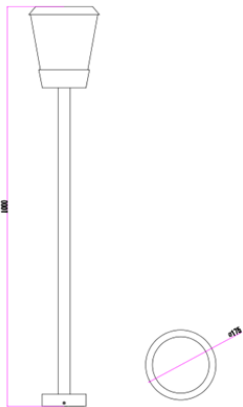

ORDERING CODE

Specification

- Body Material** : Die Cast Aluminium
- Finish** : UV stabilised powder coated black,
- Diffuser** : PC Lampshade
- LED Chip** : CREE
- Binning** : 3 step MacAdam
- Lifespan** : 40,000Hrs
- CRI** : >80
- Input Voltage** : 100V-240V , 50/60Hz
- Operating Temperature** : -20°C to 50°C
- Warranty** : 5 Years against manufacturing defects

Power (W)	Lumen Lm	IP Rating	Beam Angle	Available CCT
23 W	2300Lm	IP54	5°/20°/45°/60°/90°	2700K
				3000K
				4000K
				6000K