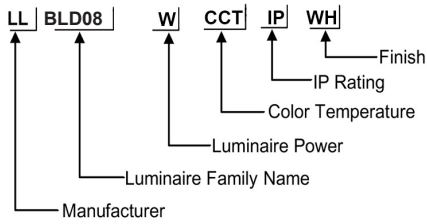

ORDERING CODE

Specification

- Body Material** : Die Cast Aluminium
- Finish** : UV stabilised powder coated black,
- Diffuser** : PC Lampshade
- LED Chip** : CREE
- Binning** : 3 step MacAdam
- Lifespan** : 40,000Hrs
- CRI** : >80
- Input Voltage** : 100V-240V , 50/60Hz
- Operating Temperature** : -20°C to 50°C
- Warranty** : 5 Years against manufacturing defects

Power (W)	Lumen Lm	IP Rating	Beam Angle	Available CCT
23 W	2300Lm	IP54	5°/20°/45°/60°/90°	2700K
				3000K
				4000K
				6000K