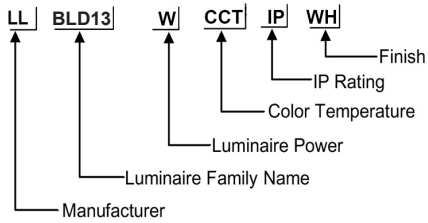

ORDERING CODE

Specification

- Body Material** : Die Cast Aluminium
- Finish** : UV stabilised powder coated black,
- Diffuser** : PC Lampshade
- LED Chip** : CREE
- Binning** : 3 step MacAdam
- Lifespan** : 40,000Hrs
- CRI** : >80
- Input Voltage** : 100V-240V , 50/60Hz
- Operating Temperature** : -20°C to 50°C
- Warranty** : 5 Years against manufacturing defects

Power (W)	Lumen Lm	IP Rating	Beam Angle	Available CCT
13 W	1300Lm	IP54	5°/20°/45°/60°/90°	2700K
				3000K
				4000K
				6000K