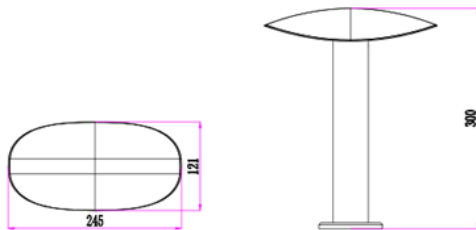

ORDERING CODE

Specification

- Body Material** : Die Cast Aluminium
- Finish** : UV stabilised powder coated black,
- Diffuser** : PC Lampshade
- LED Chip** : CREE
- Binning** : 3 step MacAdam
- Lifespan** : 40,000Hrs
- CRI** : >80
- Input Voltage** : 100V-240V , 50/60Hz
- Operating Temperature** : -20°C to 50°C
- Warranty** : 5 Years against manufacturing defects

Power (W)	Lumen Lm	IP Rating	Beam Angle	Available CCT
13 W	1300Lm	IP54	5°/20°/45°/60°/90°	2700K
				3000K
				4000K
				6000K