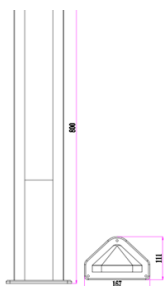

ORDERING CODE

Specification

- Body Material** : Die Cast Aluminium
- Finish** : UV stabilised powder coated black,
- Diffuser** : PC Lampshade
- LED Chip** : CREE
- Binning** : 3 step MacAdam
- Lifespan** : 40,000Hrs
- CRI** : >80
- Input Voltage** : 100V-240V , 50/60Hz
- Operating Temperature** : -20°C to 50°C
- Warranty** : 5 Years against manufacturing defects

Power (W)	Lumen Lm	IP Rating	Beam Angle	Available CCT
13 W	1300Lm	IP54	5°/20°/45°/60°/90°	2700K
				3000K
				4000K
				6000K