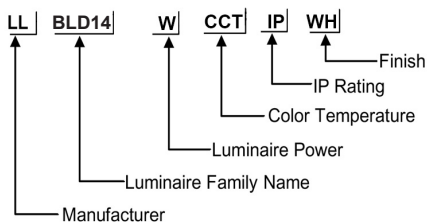

ORDERING CODE

Specification

- Body Material** : Die Cast Aluminium
- Finish** : UV stabilised powder coated black,
- Diffuser** : PC Lampshade
- LED Chip** : CREE
- Binning** : 3 step MacAdam
- Lifespan** : 40,000Hrs
- CRI** : >80
- Input Voltage** : 100V-240V , 50/60Hz
- Operating Temperature** : -20°C to 50°C
- Warranty** : 5 Years against manufacturing defects

Power (W)	Lumen Lm	IP Rating	Beam Angle	Available CCT
13 W	1300Lm	IP54	5°/20°/45°/60°/90°	2700K
				3000K
				4000K
				6000K