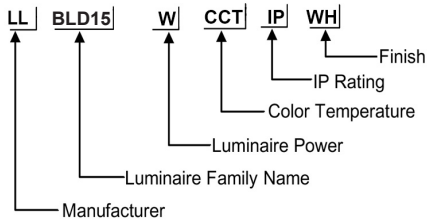

ORDERING CODE

Specification

- Body Material** : Die Cast Aluminium
- Finish** : UV stabilised powder coated black,
- Diffuser** : PC Lampshade
- LED Chip** : CREE
- Binning** : 3 step MacAdam
- Lifespan** : 40,000Hrs
- CRI** : >80
- Input Voltage** : 100V-240V , 50/60Hz
- Operating Temperature** : -20°C to 50°C
- Warranty** : 5 Years against manufacturing defects

Power (W)	Lumen Lm	IP Rating	Beam Angle	Available CCT
9W	900Lm	IP54	5°/20°/45°/60°/90°	2700K
				3000K
				4000K
				6000K