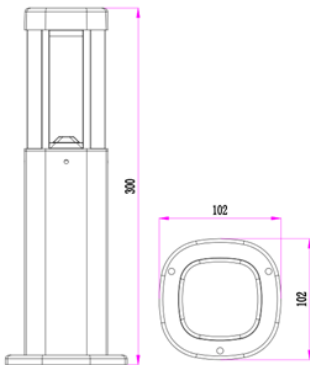

ORDERING CODE

Specification

- Body Material** : Die Cast Aluminium
- Finish** : UV stabilised powder coated black,
- Diffuser** : PC Lampshade
- LED Chip** : CREE
- Binning** : 3 step MacAdam
- Lifespan** : 40,000Hrs
- CRI** : >80
- Input Voltage** : 100V-240V , 50/60Hz
- Operating Temperature** : -20°C to 50°C
- Warranty** : 5 Years against manufacturing defects

Power (W)	Lumen Lm	IP Rating	Beam Angle	Available CCT
7W	700Lm	IP54	5°/20°/45°/60°/90°	2700K
				3000K
				4000K
				6000K