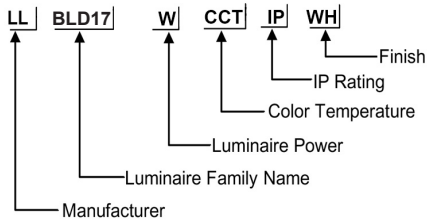

ORDERING CODE

Specification

- Body Material** : Die Cast Aluminium
- Finish** : UV stabilised powder coated black,
- Diffuser** : PC Lampshade
- LED Chip** : CREE
- Binning** : 3 step MacAdam
- Lifespan** : 40,000Hrs
- CRI** : >80
- Input Voltage** : 100V-240V , 50/60Hz
- Operating Temperature** : -20°C to 50°C
- Warranty** : 5 Years against manufacturing defects

Power (W)	Lumen Lm	IP Rating	Beam Angle	Available CCT
7W	700Lm	IP54	5°/20°/45°/60°/90°	2700K
				3000K
				4000K
				6000K