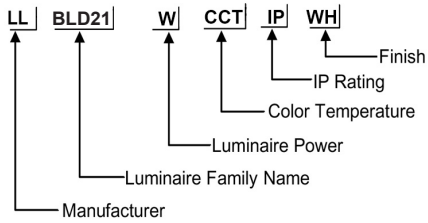

ORDERING CODE

Specification

- Body Material : Die Cast Aluminium
- Finish : UV stabilised powder coated black,
- Diffuser : PC Lampshade
- LED Chip : CREE
- Binning : 3 step MacAdam
- Lifespan : 40,000Hrs
- CRI : >80
- Input Voltage : 100V-240V , 50/60Hz
- Operating Temperature : -20°C to 50°C
- Warranty : 5 Years against manufacturing defects

Power (W)	Lumen Lm	IP Rating	Beam Angle	Available CCT
9W	900Lm	IP54	5°/20°/45°/60°/90°	2700K
				3000K
				4000K
				6000K