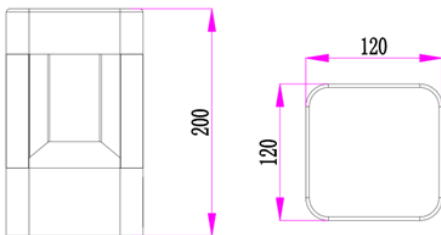

ORDERING CODE

Specification

- Body Material : Die Cast Aluminium
- Finish : UV stabilised powder coated black,
- Diffuser : PC Lampshade
- LED Chip : CREE
- Binning : 3 step MacAdam
- Lifespan : 40,000Hrs
- CRI : >80
- Input Voltage : 100V-240V , 50/60Hz
- Operating Temperature : -20°C to 50°C
- Warranty : 5 Years against manufacturing defects

Power (W)	Lumen Lm	IP Rating	Beam Angle	Available CCT
9W	900Lm	IP54	5°/20°/45°/60°/90°	2700K
				3000K
				4000K
				6000K