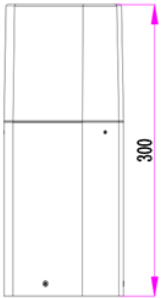

ORDERING CODE

Specification

- Body Material : Die Cast Aluminium
- Finish : UV stabilised powder coated black,
- Diffuser : PC Lampshade
- LED Chip : CREE
- Binning : 3 step MacAdam
- Lifespan : 40,000Hrs
- CRI : >80
- Input Voltage : 100V-240V , 50/60Hz
- Operating Temperature : -20°C to 50°C
- Warranty : 5 Years against manufacturing defects

Power (W)	Lumen Lm	IP Rating	Beam Angle	Available CCT
23W	2300Lm	IP44	5°/20°/45°/60°/90°	2700K
				3000K
				4000K
				6000K