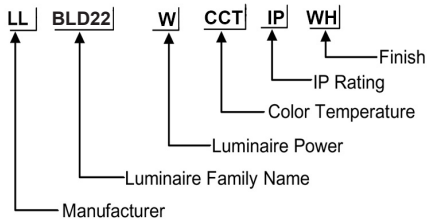

ORDERING CODE

Specification

- Body Material : Die Cast Aluminium
- Finish : UV stabilised powder coated black,
- Diffuser : PC Lampshade
- LED Chip : CREE
- Binning : 3 step MacAdam
- Lifespan : 40,000Hrs
- CRI : >80
- Input Voltage : 100V-240V , 50/60Hz
- Operating Temperature : -20°C to 50°C
- Warranty : 5 Years against manufacturing defects

Power (W)	Lumen Lm	IP Rating	Beam Angle	Available CCT
23W	2300Lm	IP44	5°/20°/45°/60°/90°	2700K
				3000K
				4000K
				6000K