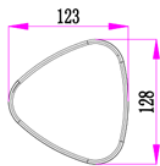

ORDERING CODE

Specification

- Body Material : Die Cast Aluminium
- Finish : UV stabilised powder coated black,
- Diffuser : PC Lampshade
- LED Chip : CREE
- Binning : 3 step MacAdam
- Lifespan : 40,000Hrs
- CRI : >80
- Input Voltage : 100V-240V , 50/60Hz
- Operating Temperature : -20°C to 50°C
- Warranty : 5 Years against manufacturing defects

Power (W)	Lumen Lm	IP Rating	Beam Angle	Available CCT
23W	2300Lm	IP44	5°/20°/45°/60°/90°	2700K
				3000K
				4000K
				6000K