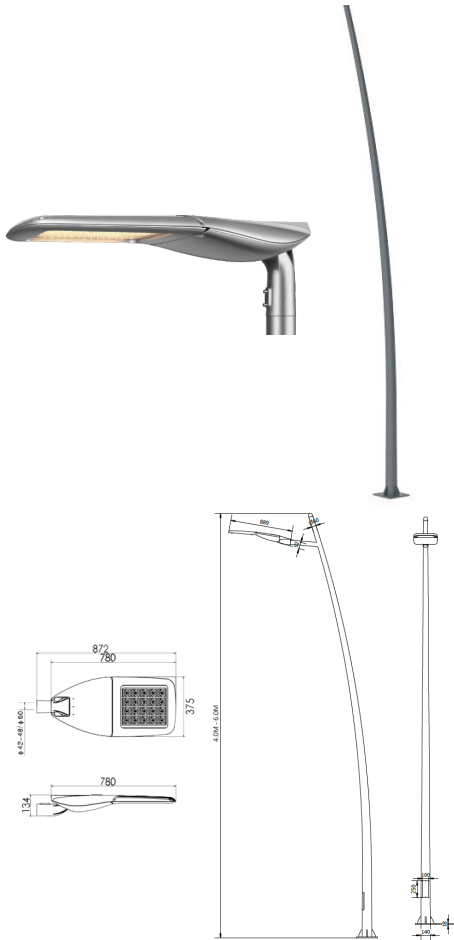

### ORDERING CODE

### Specification

- Fixture Material : Die-cast ALuminum
- Pole Material : Aluminum Steel
- Fixture Finish : Powder Coated
- Diffuser : Extra-clear Transparent Glass
- LED Chip : CREE
- Surge Protection : Up to 65V- L-N/8KV L/N-Frame
- Lifespan : 50,000 Hrs
- CRI : >70 / >80 / >90
- Input Voltage : 220V / 240V, 50/60Hz
- Operating Temperatur : -35°C to +55°C
- Warranty : 5 Years against manufacturing defects