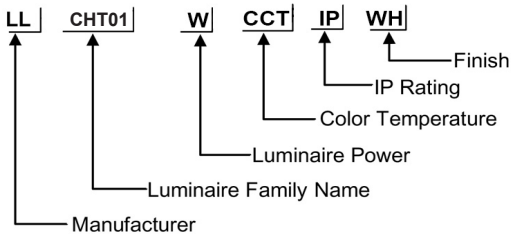

### ORDERING CODE

### Specification

- Fixture Material : Die-cast ALuminum
- Pole Material : Aluminum Steel
- Fixture Finish : Powder Coated
- Diffuser : Extra-clear Transparent Glass
- LED Chip : CREE
- Surge Protection : Up to 65V- L-N/8KV L/N-Frame
- Lifespan : 50,000 Hrs
- CRI : >70 / >80 / >90
- Input Voltage : 220V / 240V, 50/60Hz
- Operating Temperatur : -35°C to +55°C
- Warranty : 5 Years against manufacturing defects

Power (W)	Lumen Lm	IP Rating	Beam Angle	Available CCT
25W	3125Lm	IP66	T I / T II / T III / T IV / T V	2700K
30W	3750Lm			3000K
45W	5625Lm			4000K
55W	6875Lm			6000K
75W	9375Lm			