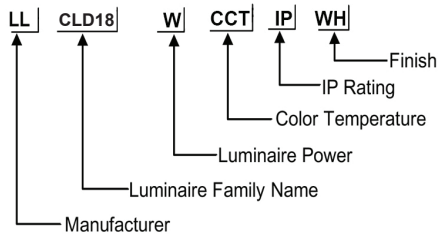

ORDERING CODE

Specification

- Fixture Material** : Die Cast Aluminium
- Fixture Finish** : Thermoset powder coated in White & Black
- Diffuser** : Tempered Safety Glass
- LED Chip** : CREE
- Binning** : 3 step MacAdam
- Lifespan** : 50,000Hrs
- CRI** : >90
- Input Voltage** : 220-240V AC, 50/60Hz
- Operating Temperature**: -25°C to 45°C
- Warranty** : 5 Years against manufacturing defects

Power (W)	Lumen Lm	IP Rating	Beam Angle	Available CCT
5 W	500Lm	IP65	5°/18°/36°/45°/90°	2700K
8 W	800Lm			3000K
10 W	1000Lm			4000K
15 W	1500Lm			5000K
20 W	2000Lm			6000K