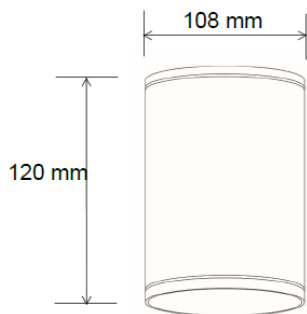

ORDERING CODE

Specification

- Fixture Material** : Die Cast Aluminium
- Fixture Finish** : Thermoset powder coated in White & Black
- Diffuser** : Tempered Safety Glass
- LED Chip** : CREE
- Binning** : 3 step MacAdam
- Lifespan** : 50,000Hrs
- CRI** : >90
- Input Voltage** : 220-240V AC, 50/60Hz
- Operating Temperature**: -25°C to 45°C
- Warranty** : 5 Years against manufacturing defects

Power (W)	Lumen Lm	IP Rating	Beam Angle	Available CCT
5 W	500Lm	IP65	5°/18°/36°/45°/90°	2700K
8 W	800Lm			3000K
10 W	1000Lm			4000K
15 W	1500Lm			5000K
20 W	2000Lm			6000K