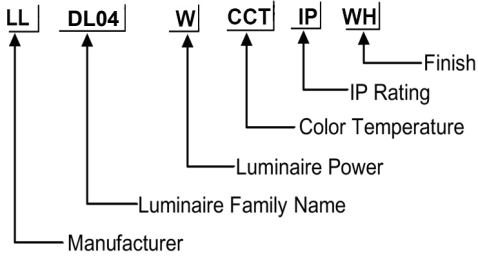

ORDERING CODE

D85*H45 mm

Specification

- Fixture Material : Die Cast Aluminium
- Fixture Finish : Thermoset powder coated in White & Black
- Diffuser : Clear Glass/PMMA
- LED Chip : CREE
- Binning : 3 step MacAdam
- Lifespan : 50,000Hrs
- CRI : >90
- Input Voltage : 220-240V AC, 50/60Hz
- Operating Temperature: -20°C to 45°C
- Warranty : 5 Years against manufacturing defects

Power (W)	Lumen Lm	IP Rating	Beam Angle	Available CCT
5 W	500Lm	IP54	5°/18°/36°/45°/90°	2700K
8 W	800Lm			3000K
10 W	1000Lm			4000K
12 W	1200Lm			5000K
15 W	1500Lm			6000K
18 W	1800Lm			