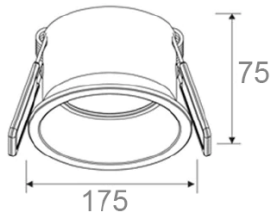

### Specification

- Fixture Material : Die Cast Aluminium
- Fixture Finish : Thermoset powder coated in White & Black
- Diffuser : Clear Glass/PMMA
- LED Chip : CREE
- Binning : 3 step MacAdam
- Lifespan : 50,000Hrs
- CRI : >90
- Input Voltage : 220-240V AC, 50/60Hz
- Operating Temperature : -20°C to 45°C
- Warranty : 5 Years against manufacturing defects