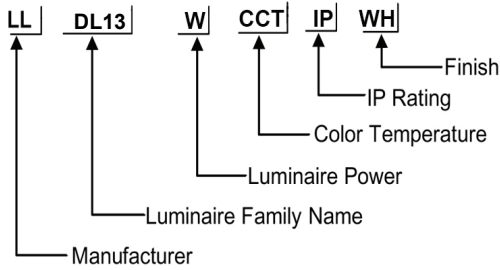

### ORDERING CODE

### Specification

- Fixture Material : Die Cast Aluminium
- Fixture Finish : Thermoset powder coated in White & Black
- Diffuser : Clear Glass/PMMA
- LED Chip : CREE
- Binning : 3 step MacAdam
- Lifespan : 50,000Hrs
- CRI : >90
- Input Voltage : 220-240V AC, 50/60Hz
- Operating Temperature : -20°C to 45°C
- Warranty : 5 Years against manufacturing defects

Power (W)	Lumen Lm	IP Rating	Beam Angle	Available CCT
10 W	1000Lm	IP65	5°/18°/36°/45°/90°	2700K
12 W	1200Lm			3000K
15 W	1500Lm			4000K
20 W	2000Lm			5000K
25 W	2500Lm			6000K
30 W	3000Lm			