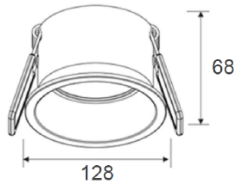

### Specification

- Fixture Material : Die Cast Aluminium
- Fixture Finish : Thermoset powder coated in White & Black
- Diffuser : Clear Glass/PMMA
- LED Chip : CREE
- Binning : 3 step MacAdam
- Lifespan : 50,000Hrs
- CRI : >90
- Input Voltage : 220-240V AC, 50/60Hz
- Operating Temperature : -20°C to 45°C
- Warranty : 5 Years against manufacturing defects