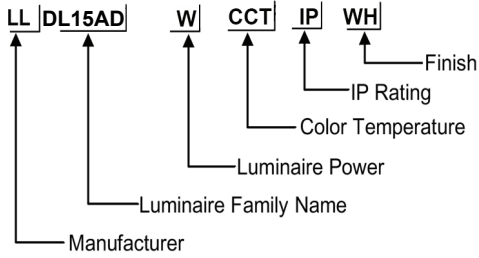

ORDERING CODE

Specification

Fixture Material	: Die Cast Aluminium
Fixture Finish	: Thermoset powder coated in White & Black
Diffuser	: Clear Glass
LED Chip	: CREE
Binning	: 3 step MacAdam
Lifespan	: 50,000Hrs
CRI	: >90
Input Voltage	: 220-240V AC, 50/60Hz
Operating Temperature	: -20°C to 45°C
Warranty	: 5 Years against manufacturing defects

70 X 70 * H 68 mm

Power (W)	Lumen Lm	IP Rating	Beam Angle	Available CCT
3 W	300Lm	IP65	5°/18°/36°/45°/90°	2700K
5 W	500Lm			3000K
7 W	700Lm			4000K
9 W	900Lm			5000K
11 W	1100Lm			6000K
13 W	1300Lm			