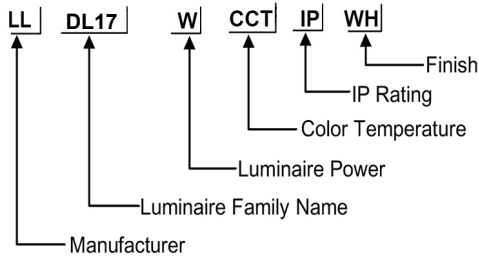

ORDERING CODE

Specification

- Fixture Material : Die Cast Aluminium
- Fixture Finish : Thermoset powder coated in White & Black
- Diffuser : Clear Glass
- LED Chip : CREE
- Binning : 3 step MacAdam
- Lifespan : 50,000Hrs
- CRI : >90
- Input Voltage : 220-240V AC, 50/60Hz
- Operating Temperature: -20°C to 45°C
- Warranty : 5 Years against manufacturing defects

D 105 x 105 * H 77 mm

Power (W)	Lumen Lm	IP Rating	Beam Angle	Available CCT
5 W	500Lm	IP65	5°/18°/36°/45°/90°	2700K
7 W	700Lm			3000K
9 W	900Lm			4000K
11 W	1100Lm			5000K
13 W	1300Lm			6000K
15 W	1500Lm			