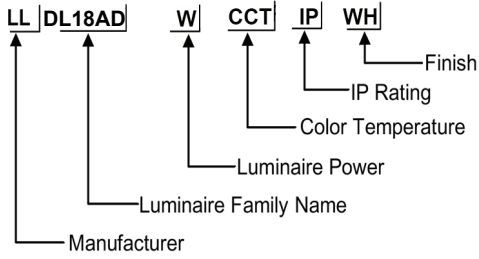

ORDERING CODE

Specification

- Fixture Material : Die Cast Aluminium
- Fixture Finish : Thermoset powder coated in White & Black
- Diffuser : Clear Glass
- LED Chip : CREE
- Binning : 3 step MacAdam
- Lifespan : 50,000Hrs
- CRI : >90
- Input Voltage : 220-240V AC, 50/60Hz
- Operating Temperature: -20°C to 45°C
- Warranty : 5 Years against manufacturing defects

D 105 x 105 * H 48.5 mm

Power (W)	Lumen Lm	IP Rating	Beam Angle	Available CCT
5 W	500Lm	IP65	5°/18°/36°/45°/90°	2700K
7 W	700Lm			3000K
9 W	900Lm			4000K
11 W	1100Lm			5000K
13 W	1300Lm			6000K
15 W	1500Lm			