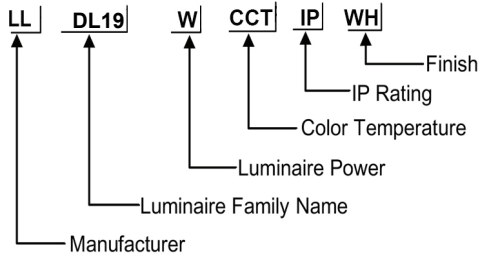

### ORDERING CODE

### Specification

Fixture Material	: Die Cast Aluminium
Fixture Finish	: Thermoset powder coated in White & Black
Diffuser	: Clear Glass
LED Chip	: CREE
Binning	: 3 step MacAdam
Lifespan	: 50,000Hrs
CRI	: >90
Input Voltage	: 220-240V AC, 50/60Hz
Operating Temperature	: -20°C to 45°C
Warranty	: 5 Years against manufacturing defects

D 100 \* H 50 mm

Power (W)	Lumen Lm	IP Rating	Beam Angle	Available CCT
5 W	500Lm	IP65	5°/18°/36°/45°/90°	2700K
7 W	700Lm			3000K
9 W	900Lm			4000K
11 W	1100Lm			5000K
13 W	1300Lm			6000K
15 W	1500Lm			