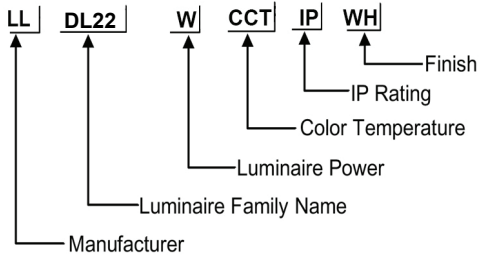

### ORDERING CODE

### Specification

- Fixture Material : Die Cast Aluminium
- Fixture Finish : Thermoset powder coated in White & Black
- Diffuser : Clear Glass
- LED Chip : CREE
- Binning : 3 step MacAdam
- Lifespan : 50,000Hrs
- CRI : >90
- Input Voltage : 220-240V AC, 50/60Hz
- Operating Temperature: -20°C to 45°C
- Warranty : 5 Years against manufacturing defects

105\*105 H 77 mm

Power (W)	Lumen Lm	IP Rating	Beam Angle	Available CCT
5 W	500Lm	IP65	5°/18°/36°/45°/90°	2700K
7 W	700Lm			3000K
9 W	900Lm			4000K
11 W	1100Lm			5000K
13 W	1300Lm			6000K
15 W	1500Lm			