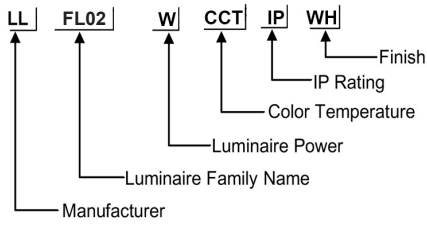

ORDERING CODE

Specification

- Fixture Material** : Die Cast Aluminium
- Fixture Finish** : Powder Coated
- Diffuser** : Tempered Glass
- Cowl Material** : Die Cast Aluminium
- LED Chip** : CREE
- Binning** : 3 step MacAdam
- Wiring** : 3x1.0 50cm cable with antisiphon plug
- Lifespan** : 50.000 Hrs
- CRI** : >80
- Input Voltage** : 12V AC, 50/60Hz or 220-240V AC, 50/60Hz
- Operating Temperature** : -20°C to 55°C
- Warranty** : 5 Years against manufacturing defects

Power (W)	Lumen Lm	IP Rating	Beam Angle	Available CCT
4W	400Lm	65	6°/15°/24°/30°	2700K
8W	800Lm			3000K
12W	1200Lm			4000K
16W	1600Lm			6000K

SCREEN 	DIFFUSE 	HONEYCOMB 	BEAM CUSTOM	FINISH CUSTOM	COLOR CUSTOM
-------------------	--------------------	----------------------	---------------------------	-----------------------------	----------------------------