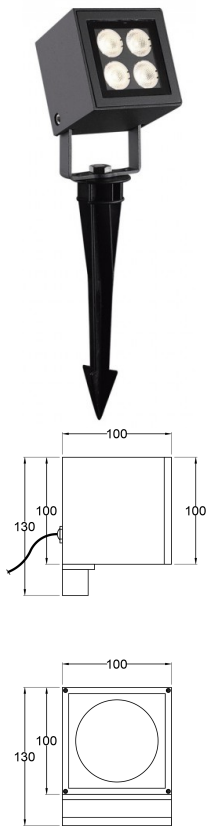

ORDERING CODE

Specification

- Fixture Material** : Die Cast Aluminium
- Fixture Finish** : Powder Coated
- Diffuser** : Tempered Glass
- Cowl Material** : Die Cast Aluminium
- LED Chip** : CREE
- Binning** : 3 step MacAdam
- Wiring** : 3x1.0 50cm cable with antisiphon plug
- Lifespan** : 50.000 Hrs
- CRI** : >80
- Input Voltage** : 12V AC, 50/60Hz or 220-240V AC, 50/60Hz
- Operating Temperature** : -20°C to 55°C
- Warranty** : 5 Years against manufacturing defects

Power (W)	Lumen Lm	IP Rating	Beam Angle	Available CCT
4W	400Lm	65	6°/15°/24°/30°	2700K
8W	800Lm			3000K
12W	1200Lm			4000K
16W	1600Lm			6000K

SCREEN 	DIFFUSE 	HONEYCOMB 	BEAM CUSTOM	FINISH CUSTOM	COLOR CUSTOM
-------------------	--------------------	----------------------	---------------------------	-----------------------------	----------------------------