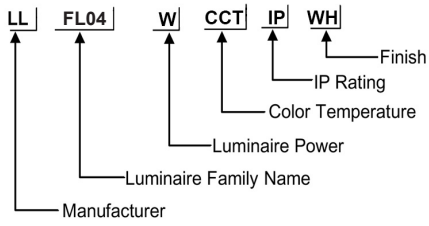

### ORDERING CODE

### Specification

- Fixture Material** : Die Cast Aluminium
- Fixture Finish** : Powder Coated
- Diffuser** : Tempered Glass
- Cowl Material** : Die Cast Aluminium
- LED Chip** : CREE
- Binning** : 3 step MacAdam
- Wiring** : 3x1.0 50cm cable with antisiphon plug
- Lifespan** : 50.000 Hrs
- CRI** : >80
- Input Voltage** : 12V AC, 50/60Hz or 220-240V AC, 50/60Hz
- Operating Temperature** : -20°C to 55°C
- Warranty** : 5 Years against manufacturing defects

Power (W)	Lumen Lm	IP Rating	Beam Angle	Available CCT
4W	400Lm	65	15°/30°/45°/60°	2700K
8W	800Lm			3000K
12W	1200Lm			4000K
16W	1600Lm			6000K
27W	2700Lm			
48W	4800Lm			