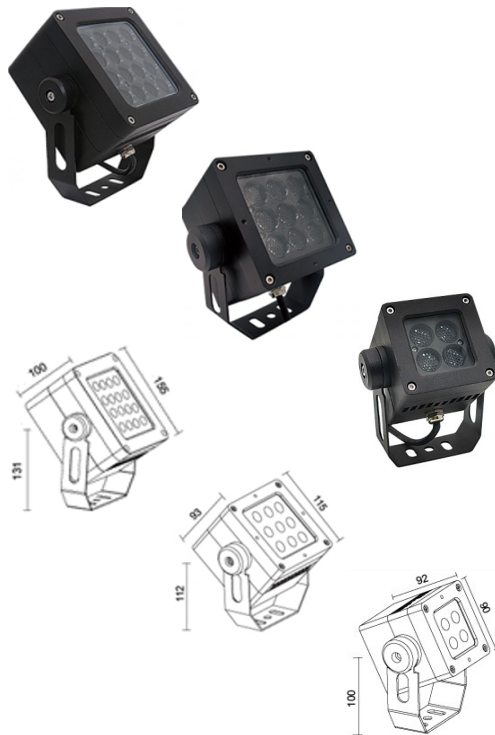

### Specification

- Fixture Material** : Die Cast Aluminium
- Fixture Finish** : Powder Coated
- Diffuser** : Tempered Glass
- Cowl Material** : Die Cast Aluminium
- LED Chip** : CREE
- Binning** : 3 step MacAdam
- Wiring** : 3x1.0 50cm cable with antisiphon plug
- Lifespan** : 50.000 Hrs
- CRI** : >80
- Input Voltage** : 12V AC, 50/60Hz or 220-240V AC, 50/60Hz
- Operating Temperature** : -20°C to 55°C
- Warranty** : 5 Years against manufacturing defects

Power (W)	Lumen Lm	IP Rating	Beam Angle	Available CCT
4W	400Lm	65	15°/30°/45°/60°	2700K
8W	800Lm			3000K
12W	1200Lm			4000K
16W	1600Lm			6000K
27W	2700Lm			
48W	4800Lm			