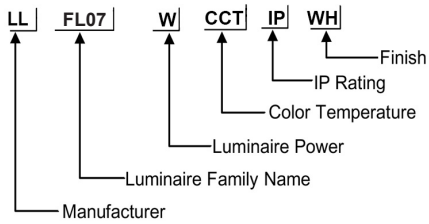

### ORDERING CODE

### Specification

- Fixture Material** : Die Cast Aluminium
- Fixture Finish** : Powder Coated
- Diffuser** : Tempered Glass
- Cowl Material** : Die Cast Aluminium
- LED Chip** : CREE
- Binning** : 3 step MacAdam
- Wiring** : 3x1.0 50cm cable with antisiphon plug
- Lifespan** : 50.000 Hrs
- CRI** : >80
- Input Voltage** : 12V AC, 50/60Hz or 220-240V AC, 50/60Hz
- Operating Temperature** : -20°C to 55°C
- Warranty** : 5 Years against manufacturing defects

Power (W)	Lumen Lm	IP Rating	Beam Angle	Available CCT
18W	1800Lm	66	3°/8°/15°/30°/45°	2700K
27W	2700Lm			3000K
36W	3600Lm			4000K
				6000K

<b>SCREEN</b> 	<b>DIFFUSE</b> 	<b>HONEYCOMB</b> 	<b>BEAM</b>  <b>CUSTOM</b>	<b>FINISH</b>  <b>CUSTOM</b>	<b>COLOR</b>  <b>CUSTOM</b>
-------------------	--------------------	----------------------	----------------------------------	------------------------------------	-----------------------------------