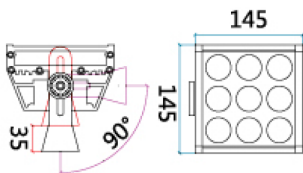

### Specification

- Fixture Material** : Die Cast Aluminium
- Fixture Finish** : Powder Coated
- Diffuser** : Tempered Glass
- Cowl Material** : Die Cast Aluminium
- LED Chip** : CREE
- Binning** : 3 step MacAdam
- Wiring** : 3x1.0 50cm cable with antisiphon plug
- Lifespan** : 50.000 Hrs
- CRI** : >80
- Input Voltage** : 12V AC, 50/60Hz or 220-240V AC, 50/60Hz
- Operating Temperature** : -20°C to 55°C
- Warranty** : 5 Years against manufacturing defects

Power (W)	Lumen Lm	IP Rating	Beam Angle	Available CCT
18W	1800Lm	66	3°/8°/15°/30°/45°	2700K
27W	2700Lm			3000K
36W	3600Lm			4000K
				6000K

<b>SCREEN</b> 	<b>DIFFUSE</b> 	<b>HONEYCOMB</b> 	<b>BEAM</b>  <b>CUSTOM</b>	<b>FINISH</b>  <b>CUSTOM</b>	<b>COLOR</b>  <b>CUSTOM</b>
-------------------	--------------------	----------------------	----------------------------------	------------------------------------	-----------------------------------