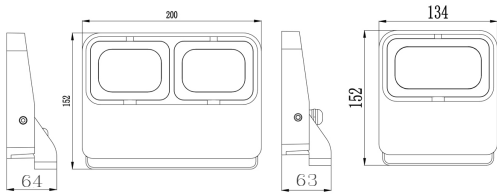

ORDERING CODE

Specification

- Fixture Material** : Die Cast Aluminium
- Fixture Finish** : Powder Coated
- Diffuser** : Tempered Glass
- Cowl Material** : Die Cast Aluminium
- LED Chip** : OSRAM
- Binning** : 3 step MacAdam
- Wiring** : 3x1.0 50cm cable with antisiphon plug
- Lifespan** : 50.000 Hrs
- CRI** : >80
- Input Voltage** : 12V AC, 50/60Hz or 220-240V AC, 50/60Hz
- Operating Temperature** : -20°C to 55°C
- Warranty** : 5 Years against manufacturing defects

Power (W)	Lumen Lm	IP Rating	Beam Angle	Available CCT
6W	600Lm	65	10°/25°/60°/120°	2700K
9W	900Lm			3000K
13W	1200Lm			4000K
18W	1800Lm			6000K
26W	2000Lm			