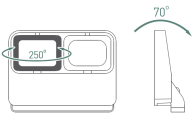

ORDERING CODE

Specification

- Fixture Material** : Die Cast Aluminium
- Fixture Finish** : Powder Coated
- Diffuser** : Tempered Glass
- Cowl Material** : Die Cast Aluminium
- LED Chip** : OSRAM
- Binning** : 3 step MacAdam
- Wiring** : 3x1.0 50cm cable with antisiphon plug
- Lifespan** : 50.000 Hrs
- CRI** : >80
- Input Voltage** : 12V AC, 50/60Hz or 220-240V AC, 50/60Hz
- Operating Temperature** : -20°C to 55°C
- Warranty** : 5 Years against manufacturing defects

Power (W)	Lumen Lm	IP Rating	Beam Angle	Available CCT
6W	600Lm	65	10°/25°/60°/120°	2700K
9W	900Lm			3000K
13W	1200Lm			4000K
18W	1800Lm			6000K
26W	2000Lm			