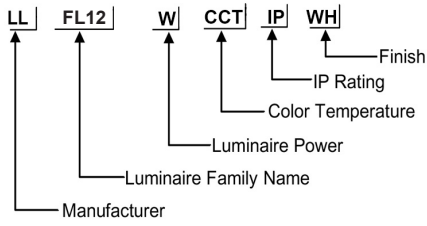

ORDERING CODE

Specification

- Fixture Material** : Die Cast Aluminium
- Fixture Finish** : Powder Coated
- Diffuser** : Tempered Glass
- Cowl Material** : Die Cast Aluminium
- LED Chip** : OSRAM
- Binning** : 3 step MacAdam
- Wiring** : 3x1.0 50cm cable with antisiphon plug
- Lifespan** : 50.000 Hrs
- CRI** : >80
- Input Voltage** : 12V AC, 50/60Hz or 220-240V AC, 50/60Hz
- Operating Temperature** : -20°C to 55°C
- Warranty** : 5 Years against manufacturing defects

Power (W)	Lumen Lm	IP Rating	Beam Angle	Available CCT
6W	600Lm	65	10°/25°/60°/120°	2700K
9W	900Lm			3000K
13W	1200Lm			4000K
18W	1800Lm			6000K
26W	2000Lm			