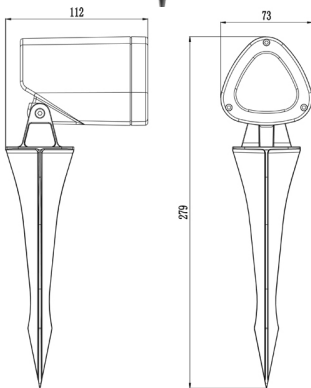

ORDERING CODE

Specification

- Fixture Material** : Die Cast Aluminium
- Fixture Finish** : Powder Coated
- Diffuser** : Tempered Glass
- Cowl Material** : Die Cast Aluminium
- LED Chip** : OSRAM
- Binning** : 3 step MacAdam
- Wiring** : 3x1.0 50cm cable with antisiphon plug
- Lifespan** : 50.000 Hrs
- CRI** : >80
- Input Voltage** : 12V AC, 50/60Hz or 220-240V AC, 50/60Hz
- Operating Temperature** : -20°C to 55°C
- Warranty** : 5 Years against manufacturing defects

Power (W)	Lumen Lm	IP Rating	Beam Angle	Available CCT
2W	200Lm	65	10°/25°/60°/120°	2700K
3W	300Lm			3000K
5W	500Lm			4000K
7W	700Lm			6000K
9W	900Lm			