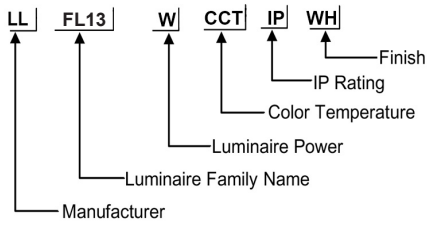

ORDERING CODE

Specification

- Fixture Material** : Die Cast Aluminium
- Fixture Finish** : Powder Coated
- Diffuser** : Tempered Glass
- Cowl Material** : Die Cast Aluminium
- LED Chip** : OSRAM
- Binning** : 3 step MacAdam
- Wiring** : 3x1.0 50cm cable with antisiphon plug
- Lifespan** : 50.000 Hrs
- CRI** : >80
- Input Voltage** : 12V AC, 50/60Hz or 220-240V AC, 50/60Hz
- Operating Temperature** : -20°C to 55°C
- Warranty** : 5 Years against manufacturing defects

Power (W)	Lumen Lm	IP Rating	Beam Angle	Available CCT
2W	200Lm	65	10°/25°/60°/120°	2700K
3W	300Lm			3000K
5W	500Lm			4000K
7W	700Lm			6000K
9W	900Lm			