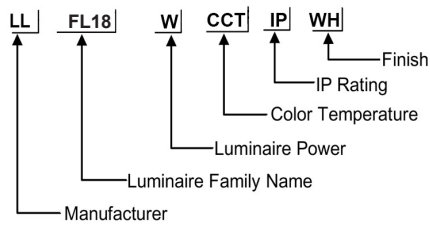

ORDERING CODE

Specification

- Fixture Material** : Die Cast Aluminium
- Fixture Finish** : Powder Coated
- Diffuser** : Tempered Glass
- Cowl Material** : Die Cast Aluminium
- LED Chip** : CREE
- Binning** : 3 step MacAdam
- Wiring** : 3x1.0 50cm cable with antisiphon plug
- Lifespan** : 50.000 Hrs
- CRI** : >80
- Input Voltage** : 12V AC, 50/60Hz or 220-240V AC, 50/60Hz
- Operating Temperature** : -20°C to 55°C
- Warranty** : 5 Years against manufacturing defects

Power (W)	Lumen Lm	IP Rating	Beam Angle	Available CCT
3W	300Lm	65	5°/20°/45°/60°/90°	2700K
5W	500Lm			3000K
8W	800Lm			4000K
				6000K

BEAM

CUSTOM

FINISH

CUSTOM

COLOR

CUSTOM