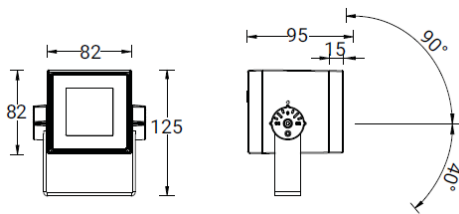

ORDERING CODE

Specification

- Fixture Material** : Die Cast Aluminium
- Fixture Finish** : Powder Coated
- Diffuser** : Tempered Glass
- Cowl Material** : Die Cast Aluminium
- LED Chip** : CREE
- Binning** : 3 step MacAdam
- Wiring** : 3x1.0 50cm cable with antisiphon plug
- Lifespan** : 50.000 Hrs
- CRI** : >80
- Input Voltage** : 12V AC, 50/60Hz or 220-240V AC, 50/60Hz
- Operating Temperature** : -20°C to 55°C
- Warranty** : 5 Years against manufacturing defects

Power (W)	Lumen Lm	IP Rating	Beam Angle	Available CCT
3W	300Lm	65	5°/20°/45°/60°/90°	2700K
5W	500Lm			3000K
8W	800Lm			4000K
				6000K

BEAM

CUSTOM

FINISH

CUSTOM

COLOR

CUSTOM