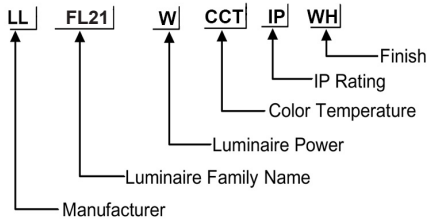

ORDERING CODE

Specification

- Fixture Material** : Aluminum, Glass, PC
- Fixture Finish** : Powder Coated
- Diffuser** : Tempered Glass
- Cowl Material** : Die Cast Aluminium
- LED Chip** : CREE
- Binning** : 3 step MacAdam
- Wiring** : 3x1.0 50cm cable with antisiphon plug
- Lifespan** : 100.000 Hrs
- CRI** : >80
- Input Voltage** : 100-277 vac, 50/60Hz or 220-240V AC, 50/60Hz
- Operating Temperature** : -30°C to +55°C
- Warranty** : 5 Years against manufacturing defects

Power (W)	Lumen Lm	IP Rating	Beam Angle	Available CCT
50W	75000Lm	66	30°/60°/90°/120°/30°x90°	2700K
80W	12000Lm			3000K
100W	15000Lm			4000K
150W	22500Lm			6000K
200W	30000Lm			
240W	36000Lm			
300W	45000Lm			