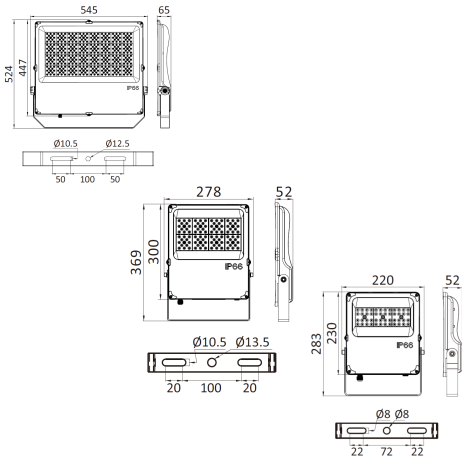

ORDERING CODE

Specification

- Fixture Material** : Aluminum, Glass, PC
- Fixture Finish** : Powder Coated
- Diffuser** : Tempered Glass
- Cowl Material** : Die Cast Aluminium
- LED Chip** : CREE
- Binning** : 3 step MacAdam
- Wiring** : 3x1.0 50cm cable with antisiphon plug
- Lifespan** : 100.000 Hrs
- CRI** : >80
- Input Voltage** : 100-277 vac, 50/60Hz or 220-240V AC, 50/60Hz
- Operating Temperature** : -30°C to +55°C
- Warranty** : 5 Years against manufacturing defects

Power (W)	Lumen Lm	IP Rating	Beam Angle	Available CCT
50W	75000Lm	66	30°/60°/90°/120°/30°x90°	2700K
80W	12000Lm			3000K
100W	15000Lm			4000K
150W	22500Lm			6000K
200W	30000Lm			
240W	36000Lm			
300W	45000Lm			