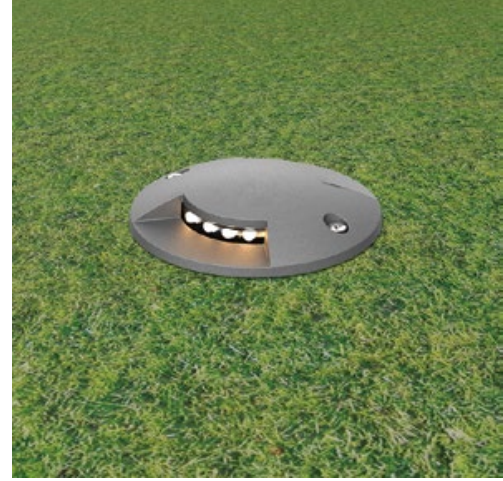

ORDERING CODE

Specification

- Fixture Material** : Stainless Steel
- Fixture Finish** : Powder Coated
- Diffuser** : Safety Glass with Anti-Glare Special Lens
- LED Chip** : CREE
- Binning** : 3 step MacAdam
- Lifespan** : 50.000 Hrs
- CRI** : >80
- Input Voltage** : 220V - 240 AC, 50/60Hz
- Operating Temperature** : -35°C to +55°C
- Warranty** : 5 Years against manufacturing defects

Ø110*H117*Ø105mm

Power (W)	Lumen Lm	IP Rating	Beam Angle	Available CCT
3 W	300Lm	IP67	5°/20°/45°/60°/90°	2700K
6 W	600Lm			3000K
				4000K
				6000K

Honey Comb Louver