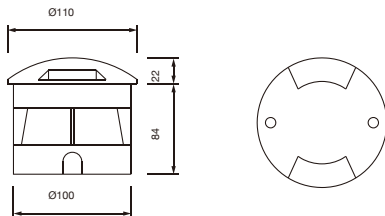

ORDERING CODE

Specification

- Fixture Material** : Stainless Steel
- Fixture Finish** : Powder Coated
- Diffuser** : Safety Glass with Anti-Glare Special Lens
- LED Chip** : CREE
- Binning** : 3 step MacAdam
- Lifespan** : 50.000 Hrs
- CRI** : >80
- Input Voltage** : 220V - 240 AC, 50/60Hz
- Operating Temperature** : -35°C to +55°C
- Warranty** : 5 Years against manufacturing defects

Ø110*H117*Ø105mm

Power (W)	Lumen Lm	IP Rating	Beam Angle	Available CCT
3 W	300Lm	IP67	5°/20°/45°/60°/90°	2700K
6 W	600Lm			3000K
				4000K
				6000K

Honey Comb Louver