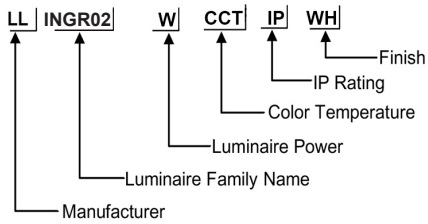

ORDERING CODE

Specification

- Fixture Material** : Stainless Steel
- Fixture Finish** : Powder Coated
- Diffuser** : Safety Glass with Anti-Glare Special Lens
- LED Chip** : CREE
- Binning** : 3 step MacAdam
- Lifespan** : 50.000 Hrs
- CRI** : >80
- Input Voltage** : 220V - 240 AC, 50/60Hz
- Operating Temperature** : -35°C to +55°C
- Warranty** : 5 Years against manufacturing defects

Ø110*H117*Ø105mm

Power (W)	Lumen Lm	IP Rating	Beam Angle	Available CCT
3 W	300Lm	IP67	5°/20°/45°/60°/90°	2700K
6 W	600Lm			3000K
				4000K
				6000K

Honey Comb Louver