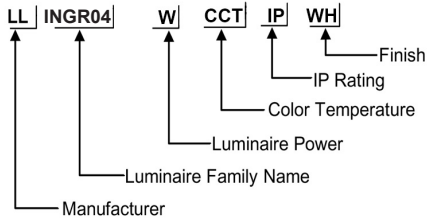

ORDERING CODE

Specification

- Fixture Material** : Stainless Steel
- Fixture Finish** : Powder Coated
- Diffuser** : Safety Glass with Anti-Glare Special Lens
- LED Chip** : CREE
- Binning** : 3 step MacAdam
- Lifespan** : 50.000 Hrs
- CRI** : >80
- Input Voltage** : 220V - 240 AC, 50/60Hz
- Operating Temperature** : -35°C to +55°C
- Warranty** : 5 Years against manufacturing defects

Ø62*H90mm

Power (W)	Lumen Lm	IP Rating	Beam Angle	Available CCT
2 W	200Lm	IP67	5°/20°/45°/60°/90°	2700K
				3000K
				4000K
				6000K

Honey Comb Louver