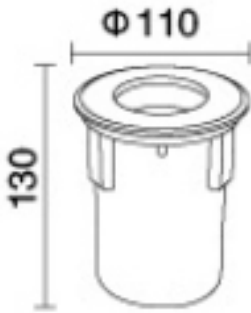

ORDERING CODE

Ø110*H130mm

Specification

- Fixture Material** : Stainless Steel
- Fixture Finish** : Powder Coated
- Diffuser** : Safety Glass with Anti-Glare Special Lens
- LED Chip** : CREE
- Binning** : 3 step MacAdam
- Lifespan** : 50.000 Hrs
- CRI** : >80
- Input Voltage** : 220V - 240 AC, 50/60Hz
- Operating Temperature** : -35°C to +55°C
- Warranty** : 5 Years against manufacturing defects

Power (W)	Lumen Lm	IP Rating	Beam Angle	Available CCT
3 W	300Lm	IP67	5°/20°/45°/60°/90°	2700K
				3000K
				4000K
				6000K

Honey Comb Louver