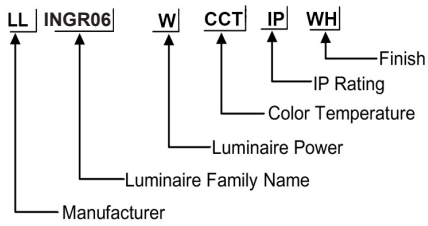

ORDERING CODE

Ø110*H130mm

Specification

- Fixture Material** : Stainless Steel
- Fixture Finish** : Powder Coated
- Diffuser** : Safety Glass with Anti-Glare Special Lens
- LED Chip** : CREE
- Binning** : 3 step MacAdam
- Lifespan** : 50.000 Hrs
- CRI** : >80
- Input Voltage** : 220V - 240 AC, 50/60Hz
- Operating Temperature** : -35°C to +55°C
- Warranty** : 5 Years against manufacturing defects

Power (W)	Lumen Lm	IP Rating	Beam Angle	Available CCT
3 W	300Lm	IP67	5°/20°/45°/60°/90°	2700K
				3000K
				4000K
				6000K

Honey Comb Louver