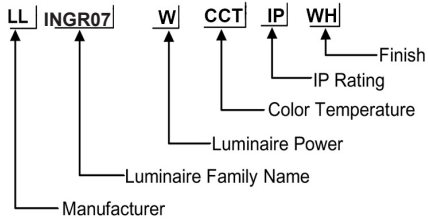

ORDERING CODE

Ø42*H80mm

Specification

- Fixture Material** : Stainless Steel
- Fixture Finish** : Powder Coated
- Diffuser** : Safety Glass with Anti-Glare Special Lens
- LED Chip** : CREE
- Binning** : 3 step MacAdam
- Lifespan** : 50.000 Hrs
- CRI** : >80
- Input Voltage** : 220V - 240 AC, 50/60Hz
- Operating Temperature** : -35°C to +55°C
- Warranty** : 5 Years against manufacturing defects

Power (W)	Lumen Lm	IP Rating	Beam Angle	Available CCT
1 W	100Lm	IP67	5°/20°/45°/60°/90°	2700K
				3000K
				4000K
				6000K

Honey Comb Louver