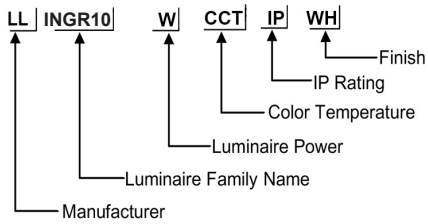

**ORDERING CODE**

Ø52\*H90mm

**Specification**

- Fixture Material** : Stainless Steel
- Fixture Finish** : Powder Coated
- Diffuser** : Safety Glass with Anti-Glare Special Lens
- LED Chip** : CREE
- Binning** : 3 step MacAdam
- Lifespan** : 50.000 Hrs
- CRI** : >80
- Input Voltage** : 220V - 240 AC, 50/60Hz
- Operating Temperature** : -35°C to +55°C
- Warranty** : 5 Years against manufacturing defects

Power (W)	Lumen Lm	IP Rating	Beam Angle	Available CCT
1 W	100Lm	IP67	5°/20°/45°/60°/90°	2700K
				3000K
				4000K
				6000K

Honey Comb Louver