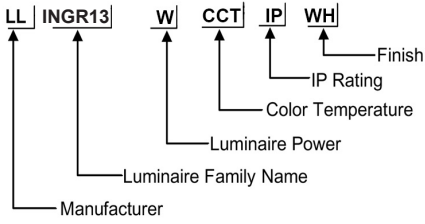

ORDERING CODE

D85*H98
D100*H108
D130*H908

Specification

- Fixture Material** : Stainless Steel
- Fixture Finish** : Powder Coated
- Diffuser** : Safety Glass with Anti-Glare Special Lens
- LED Chip** : CREE
- Binning** : 3 step MacAdam
- Lifespan** : 50.000 Hrs
- CRI** : >80
- Input Voltage** : 220V - 240 AC, 50/60Hz
- Operating Temperature** : -35°C to +55°C
- Warranty** : 5 Years against manufacturing defects

Power (W)	Lumen Lm	IP Rating	Beam Angle	Available CCT
3 W	300Lm	IP67	5°/20°/45°/60°/90°	2700K
5 W	500Lm			3000K
				4000K
				6000K

Honey Comb Louver