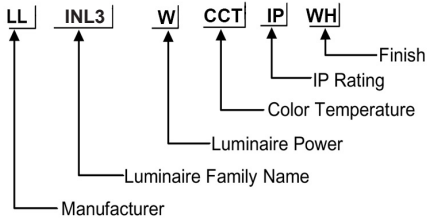

ORDERING CODE

Specification

- Fixture Material** : Stainless Steel
- Fixture Finish** : Powder Coated
- Diffuser** : Safety Glass with Anti-Glare Special Lens
- LED Chip** : CREE
- Binning** : 3 step MacAdam
- Lifespan** : 50.000 Hrs
- CRI** : >80
- Input Voltage** : 24VDC, 50/60Hz
- Operating Temperature** : -35°C to +55°C
- Warranty** : 5 Years against manufacturing defects

W80 x H90 x L1000mm

W80 x H90 x L400mm

Power (W)	Lumen Lm	IP Rating	Beam Angle	Available CCT
9.2 W	9.20Lm	IP67	5°/20°/45°/60°/90°	2700K
23 W	2300Lm			3000K
				4000K
				6000K

Honey Comb Louver