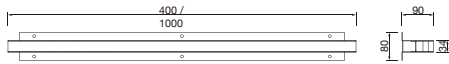

ORDERING CODE

Specification

- Fixture Material** : Stainless Steel
- Fixture Finish** : Powder Coated
- Diffuser** : Safety Glass with Anti-Glare Special Lens
- LED Chip** : CREE
- Binning** : 3 step MacAdam
- Lifespan** : 50.000 Hrs
- CRI** : >80
- Input Voltage** : 24VDC, 50/60Hz
- Operating Temperature** : -35°C to +55°C
- Warranty** : 5 Years against manufacturing defects

W80 x H90 x L1000mm

W80 x H90 x L400mm

Power (W)	Lumen Lm	IP Rating	Beam Angle	Available CCT
9.2 W	9.20Lm	IP67	5°/20°/45°/60°/90°	2700K
23 W	2300Lm			3000K
				4000K
				6000K

Honey Comb Louver