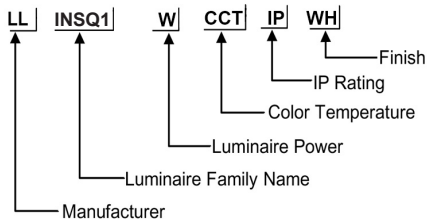

### ORDERING CODE

140\*140 x H120mm

### Specification

- Fixture Material** : Stainless Steel
- Fixture Finish** : Powder Coated
- Diffuser** : Safety Glass with Anti-Glare Special Lens
- LED Chip** : CREE
- Binning** : 3 step MacAdam
- Lifespan** : 50.000 Hrs
- CRI** : >80
- Input Voltage** : 24VDC, 50/60Hz
- Operating Temperature** : -35°C to +55°C
- Warranty** : 5 Years against manufacturing defects

Power (W)	Lumen Lm	IP Rating	Beam Angle	Available CCT
6 W	600Lm	IP67	30°×45° Tilt 15°	2700K
				3000K
				4000K
				6000K

Honey Comb Louver