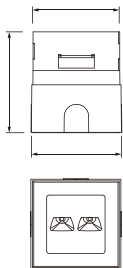

### ORDERING CODE

140\*140 x H120mm

Power (W)	Lumen Lm	IP Rating	Beam Angle	Available CCT
6 W	600Lm	IP67	30°×45° Tilt 15°	2700K
				3000K
				4000K
				6000K

Honey Comb Louver