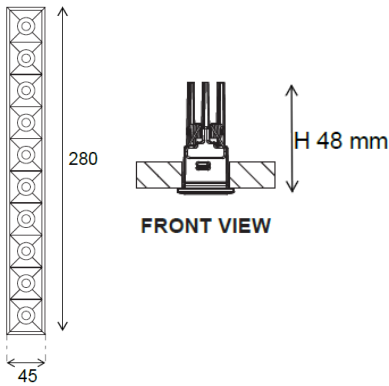

### Specification

- Fixture Material : Die Cast Aluminium
- Fixture Finish : Thermoset powder coated in White & Black
- Diffuser : Clear Glass
- LED Chip : CREE
- Binning : 3 step MacAdam
- Lifespan : 50,000Hrs
- CRI : >90
- Input Voltage : 220-240V AC, 50/60Hz
- Operating Temperature : -20°C to 45°C
- Warranty : 5 Years against manufacturing defects