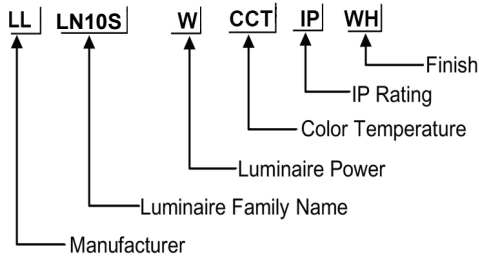

### ORDERING CODE

### Specification

- Fixture Material : Die Cast Aluminium
- Fixture Finish : Thermoset powder coated in White & Black
- Diffuser : Clear Glass
- LED Chip : CREE
- Binning : 3 step MacAdam
- Lifespan : 50,000Hrs
- CRI : >90
- Input Voltage : 220-240V AC, 50/60Hz
- Operating Temperature : -20°C to 45°C
- Warranty : 5 Years against manufacturing defects

Power (W)	Lumen Lm	IP Rating	Beam Angle	Available CCT
10W	1000Lm	IP65	5°/18°/36°/45°/90°	2700K
15W	1500Lm			3000K
20W	2000Lm			4000K
				5000K
				6000K