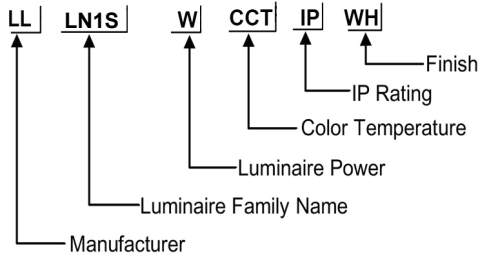

### ORDERING CODE

### Specification

- Fixture Material : Die Cast Aluminium
- Fixture Finish : Thermoset powder coated in White & Black
- Diffuser : Clear Glass
- LED Chip : CREE
- Binning : 3 step MacAdam
- Lifespan : 50,000Hrs
- CRI : >90
- Input Voltage : 220-240V AC, 50/60Hz
- Operating Temperature : -20°C to 45°C
- Warranty : 5 Years against manufacturing defects

Power (W)	Lumen Lm	IP Rating	Beam Angle	Available CCT
1W	100Lm	IP65	5°/18°/36°/45°/90°	2700K
2W	200Lm			3000K
3W	300Lm			4000K
				5000K
				6000K

BEAM  
  
CUSTOM

FINISH  
  
CUSTOM

COLOR  
  
CUSTOM