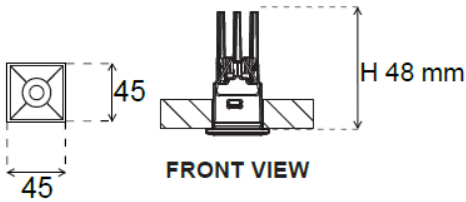

### Specification

- Fixture Material : Die Cast Aluminium
- Fixture Finish : Thermoset powder coated in White & Black
- Diffuser : Clear Glass
- LED Chip : CREE
- Binning : 3 step MacAdam
- Lifespan : 50,000Hrs
- CRI : >90
- Input Voltage : 220-240V AC, 50/60Hz
- Operating Temperature : -20°C to 45°C
- Warranty : 5 Years against manufacturing defects

Power (W)	Lumen Lm	IP Rating	Beam Angle	Available CCT
1W	100Lm	IP65	5°/18°/36°/45°/90°	2700K
2W	200Lm			3000K
3W	300Lm			4000K
				5000K
				6000K

BEAM  
  
CUSTOM

FINISH  
  
CUSTOM

COLOR  
  
CUSTOM