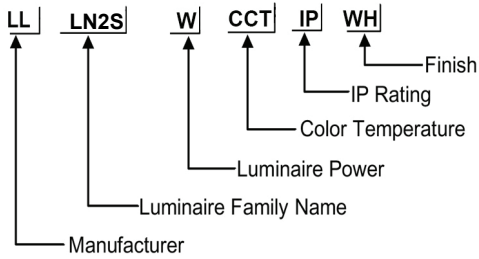

ORDERING CODE

Specification

- Fixture Material : Die Cast Aluminium
- Fixture Finish : Thermoset powder coated in White & Black
- Diffuser : Clear Glass
- LED Chip : CREE
- Binning : 3 step MacAdam
- Lifespan : 50,000Hrs
- CRI : >90
- Input Voltage : 220-240V AC, 50/60Hz
- Operating Temperature : -20°C to 45°C
- Warranty : 5 Years against manufacturing defects

FRONT VIEW

Power (W)	Lumen Lm	IP Rating	Beam Angle	Available CCT
2W	200Lm	IP65	5°/18°/36°/45°/90°	2700K
				3000K
4W	400Lm			4000K
				5000K
				6000K