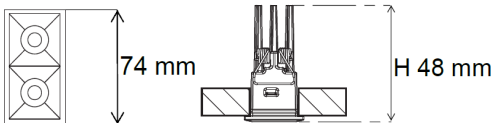

ORDERING CODE

Specification

- Fixture Material : Die Cast Aluminium
- Fixture Finish : Thermoset powder coated in White & Black
- Diffuser : Clear Glass
- LED Chip : CREE
- Binning : 3 step MacAdam
- Lifespan : 50,000Hrs
- CRI : >90
- Input Voltage : 220-240V AC, 50/60Hz
- Operating Temperature : -20°C to 45°C
- Warranty : 5 Years against manufacturing defects

FRONT VIEW

Power (W)	Lumen Lm	IP Rating	Beam Angle	Available CCT
2W	200Lm	IP65	5°/18°/36°/45°/90°	2700K
				3000K
4W	400Lm			4000K
				5000K
				6000K