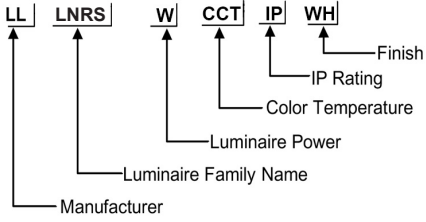

**ORDERING CODE**

**Specification**

- Fixture Material** : Die-cast Aluminum with Stainless Steel 316
- Fixture Finish** : Powder Coated
- Diffuser** : Safety Glass with Anti-Glare Special Lens
- LED Chip** : CREE
- Binning** : 3 step MacAdam
- Lifespan** : 50.000 Hrs
- CRI** : >80
- Input Voltage** : 24VDC, 50/60Hz
- Operating Temperature** : -35°C to +55°C
- Warranty** : 5 Years against manufacturing defects

W120 \* L300 \* H80

W120 \* L500 \* H80

W120 \* L1000 \* H80

Power (W)	Lumen Lm	IP Rating	Beam Angle	Available CCT
12 W/m	100Lm/m	IP67	5°/20°/45°/60°/90°	2700K
24 W/m	100Lm/m			3000K
36 W/m	100Lm/m			4000K
				6000K