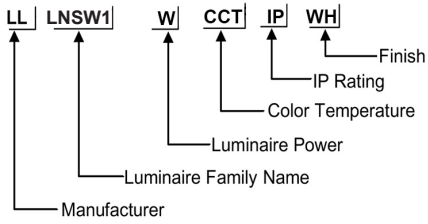

ORDERING CODE

Specification

- Fixture Material** : Aluminum+anti-UV acrylic cover
- Fixture Finish** : Powder Coated
- Diffuser** : Safety Glass with Anti-Glare Special Lens
- LED Chip** : CREE
- Binning** : 3 step MacAdam
- Lifespan** : 50.000 Hrs
- CRI** : >80
- Input Voltage** : 24VDC, 50/60Hz
- Operating Temperature** : -35°C to +55°C
- Warranty** : 5 Years against manufacturing defects

1000*40*96mm

Power (W)	Lumen Lm	IP Rating	Beam Angle	Available CCT
36 W	3600Lm	IP66	5°/20°/45°/60°/90°	2700K
				3000K
				4000K
				6000K

Honey Comb Louver  **BEAM**  **FINISH**  **COLOR** 

CUSTOM **CUSTOM** **CUSTOM**