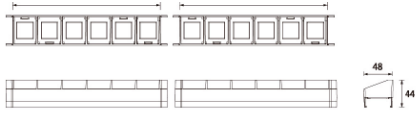

ORDERING CODE

Specification

- Fixture Material** : Aluminum+anti-UV acrylic cover
- Fixture Finish** : Powder Coated
- Diffuser** : Safety Glass with Anti-Glare Special Lens
- LED Chip** : CREE
- Binning** : 3 step MacAdam
- Lifespan** : 50.000 Hrs
- CRI** : >80
- Input Voltage** : 24VDC, 50/60Hz
- Operating Temperature** : -35°C to +55°C
- Warranty** : 5 Years against manufacturing defects

1000*40*96mm

Power (W)	Lumen Lm	IP Rating	Beam Angle	Available CCT
36 W	3600Lm	IP66	5°/20°/45°/60°/90°	2700K
				3000K
				4000K
				6000K

Honey Comb Louver  **BEAM**  **FINISH**  **COLOR** 

CUSTOM **CUSTOM** **CUSTOM**