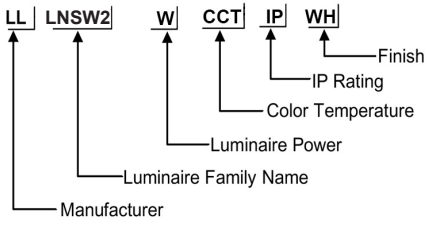

**ORDERING CODE**

**Specification**

- Fixture Material** : Aluminum+anti-UV acrylic cover
- Fixture Finish** : Powder Coated
- Diffuser** : Safety Glass with Anti-Glare Special Lens
- LED Chip** : CREE
- Binning** : 3 step MacAdam
- Lifespan** : 50.000 Hrs
- CRI** : >80
- Input Voltage** : 24VDC, 50/60Hz
- Operating Temperature** : -35°C to +55°C
- Warranty** : 5 Years against manufacturing defects

1000\*70\*77mm

Power (W)	Lumen Lm	IP Rating	Beam Angle	Available CCT
72 W	7200Lm	IP66	5°/20°/45°/60°/90°	2700K
				3000K
				4000K
				6000K

Honey Comb Louver

BEAM CUSTOM

FINISH CUSTOM

COLOR CUSTOM