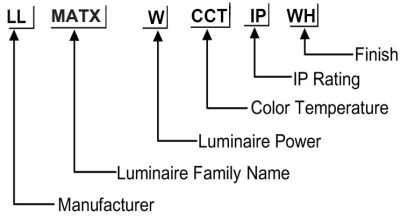

**ORDERING CODE**

**Specification**

- Fixture Material** : Die Cast Aluminium
- Fixture Finish** : Thermoset powder coated in White & Black
- Diffuser** : Tempered Safety Glass
- LED Chip** : CREE
- Binning** : 3 step MacAdam
- Lifespan** : 50,000Hrs
- CRI** : >90
- Input Voltage** : 220-240V AC, 50/60Hz
- Operating Temperature:** -25°C to 45°C
- Warranty** : 5 Years against manufacturing defects

Power (W)	Lumen Lm	IP Rating	Beam Angle	Available CCT
5 W	500Lm	IP44	5°/18°/36°/45°/90°	2700K
8 W	800Lm			3000K
10 W	1000Lm			4000K
12 W	1200Lm			5000K
15 W	1500Lm			6000K