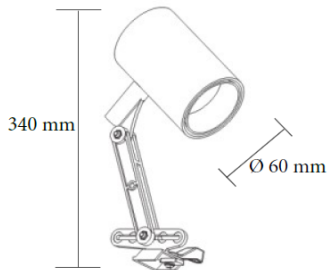

**ORDERING CODE**

**Specification**

- Fixture Material** : Die Cast Aluminium
- Fixture Finish** : Thermoset powder coated in White & Black
- Diffuser** : Tempered Safety Glass
- LED Chip** : CREE
- Binning** : 3 step MacAdam
- Lifespan** : 50,000Hrs
- CRI** : >90
- Input Voltage** : 220-240V AC, 50/60Hz
- Operating Temperature:** -25°C to 45°C
- Warranty** : 5 Years against manufacturing defects

Power (W)	Lumen Lm	IP Rating	Beam Angle	Available CCT
5 W	500Lm	IP44	5°/18°/36°/45°/90°	2700K
8 W	800Lm			3000K
10 W	1000Lm			4000K
12 W	1200Lm			5000K
15 W	1500Lm			6000K