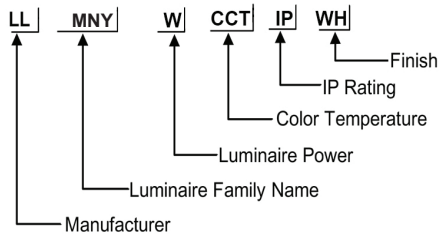

ORDERING CODE

Specification

- Fixture Material** : Die Cast Aluminium
- Fixture Finish** : Thermoset powder coated in White & Black
- Diffuser** : Tempered Safety Glass
- LED Chip** : CREE
- Binning** : 3 step MacAdam
- Lifespan** : 50,000Hrs
- CRI** : >90
- Input Voltage** : 220-240V AC, 50/60Hz
- Operating Temperature:** -25°C to 45°C
- Warranty** : 5 Years against manufacturing defects

Power (W)	Lumen Lm	IP Rating	Beam Angle	Available CCT
5 W	500Lm	IP65	5°/18°/36°/45°/90°	2700K
8 W	800Lm			3000K
10 W	1000Lm			4000K
15 W	1500Lm			5000K
20 W	2000Lm			6000K