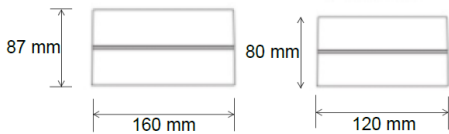

ORDERING CODE

Specification

- Fixture Material** : Die Cast Aluminium
- Fixture Finish** : Thermoset powder coated in White & Black
- Diffuser** : Tempered Safety Glass
- LED Chip** : CREE
- Binning** : 3 step MacAdam
- Lifespan** : 50,000Hrs
- CRI** : >90
- Input Voltage** : 220-240V AC, 50/60Hz
- Operating Temperature:** -25°C to 45°C
- Warranty** : 5 Years against manufacturing defects

Power (W)	Lumen Lm	IP Rating	Beam Angle	Available CCT
5 W	500Lm	IP65	5°/18°/36°/45°/90°	2700K
8 W	800Lm			3000K
10 W	1000Lm			4000K
15 W	1500Lm			5000K
20 W	2000Lm			6000K