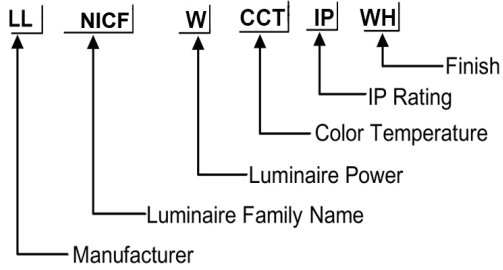

ORDERING CODE

D 82 * H 56

Specification

Fixture Material	: Die Cast Aluminium
Fixture Finish	: Thermoset powder coated in White & Black
Diffuser	: Clear Glass
LED Chip	: CREE
Binning	: 3 step MacAdam
Lifespan	: 50,000Hrs
CRI	: >90
Input Voltage	: 220-240V AC, 50/60Hz
Operating Temperature	: -20°C to 45°C
Warranty	: 5 Years against manufacturing defects

Power (W)	Lumen Lm	IP Rating	Beam Angle	Available CCT
5W	500Lm	IP65	5°/18°/36°/45°/90°	2700K
8W	800Lm			3000K
10W	1000Lm			4000K
12W	1200Lm			5000K
15W	1500Lm			6000K