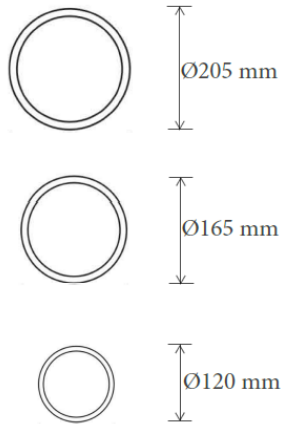

ORDERING CODE

Specification

- Fixture Material** : Die Cast Aluminium
- Fixture Finish** : Thermoset powder coated in White & Black
- Diffuser** : Opal Polycarbonate
- LED Chip** : CREE
- Binning** : 3 step MacAdam
- Lifespan** : 50,000Hrs
- CRI** : >90
- Input Voltage** : 220-240V AC, 50/60Hz
- Operating Temperature:** -25°C to 45°C
- Warranty** : 5 Years against manufacturing defects

Power (W)	Lumen Lm	IP Rating	Beam Angle	Available CCT
6 W	600Lm	IP54	Diffused	2700K
10 W	1000Lm			3000K
12 W	1200Lm			4000K
18 W	1800Lm			5000K
20 W	2000Lm			6000K
25 W	2500Lm			