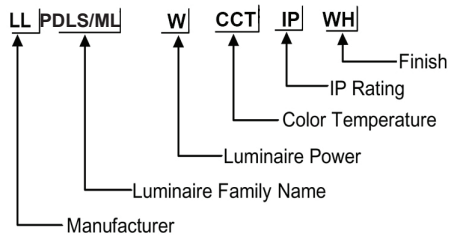

ORDERING CODE

Specification

- Fixture Material** : Die Cast Aluminium
- Fixture Finish** : Thermoset powder coated in White & Black
- Diffuser** : Opal Polycarbonate
- LED Chip** : CREE
- Binning** : 3 step MacAdam
- Lifespan** : 50,000Hrs
- CRI** : >90
- Input Voltage** : 220-240V AC, 50/60Hz
- Operating Temperature:** -25°C to 45°C
- Warranty** : 5 Years against manufacturing defects

Power (W)	Lumen Lm	IP Rating	Beam Angle	Available CCT
6 W	600Lm	IP54	Diffused	2700K
10 W	1000Lm			3000K
12 W	1200Lm			4000K
18 W	1800Lm			5000K
20 W	2000Lm			6000K
25 W	2500Lm			