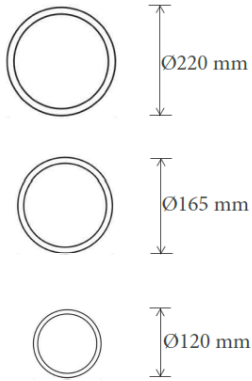

ORDERING CODE

Specification

- Fixture Material** : Die Cast Aluminium
- Fixture Finish** : Thermoset powder coated in White & Black
- Diffuser** : Opal Polycarbonate
- LED Chip** : CREE
- Binning** : 3 step MacAdam
- Lifespan** : 50,000Hrs
- CRI** : >90
- Input Voltage** : 220-240V AC, 50/60Hz
- Operating Temperature:** -25°C to 45°C
- Warranty** : 5 Years against manufacturing defects

Power (W)	Lumen Lm	IP Rating	Beam Angle	Available CCT
6 W	600Lm	IP54	Diffused	2700K 3000K 4000K 5000K 6000K
10 W	1000Lm			
12 W	1200Lm			
18 W	1800Lm			
20 W	2000Lm			
25 W	2500Lm			
30 W	3000Lm			