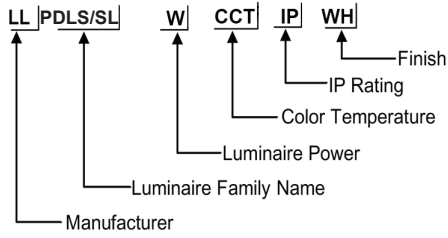

ORDERING CODE

Specification

- Fixture Material** : Die Cast Aluminium
- Fixture Finish** : Thermoset powder coated in White & Black
- Diffuser** : Opal Polycarbonate
- LED Chip** : CREE
- Binning** : 3 step MacAdam
- Lifespan** : 50,000Hrs
- CRI** : >90
- Input Voltage** : 220-240V AC, 50/60Hz
- Operating Temperature:** -25°C to 45°C
- Warranty** : 5 Years against manufacturing defects

Power (W)	Lumen Lm	IP Rating	Beam Angle	Available CCT
6 W	600Lm	IP54	Diffused	2700K 3000K 4000K 5000K 6000K
10 W	1000Lm			
12 W	1200Lm			
18 W	1800Lm			
20 W	2000Lm			
25 W	2500Lm			
30 W	3000Lm			