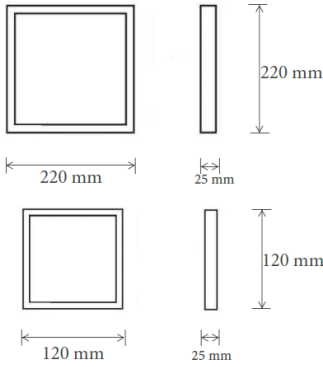

ORDERING CODE

Specification

- Fixture Material** : Die Cast Aluminium
- Fixture Finish** : Thermoset powder coated in White & Black
- Diffuser** : Opal Polycarbonate
- LED Chip** : CREE
- Binning** : 3 step MacAdam
- Lifespan** : 50,000Hrs
- CRI** : >90
- Input Voltage** : 220-240V AC, 50/60Hz
- Operating Temperature**: -25°C to 45°C
- Warranty** : 5 Years against manufacturing defects

Power (W)	Lumen Lm	IP Rating	Beam Angle	Available CCT
6 W	600Lm	IP54	Diffused	2700K 3000K 4000K 5000K 6000K
10 W	1000Lm			
12 W	1200Lm			
18 W	1800Lm			
20 W	2000Lm			
25 W	2500Lm			
25 W	2500Lm			
30 W	3000Lm			