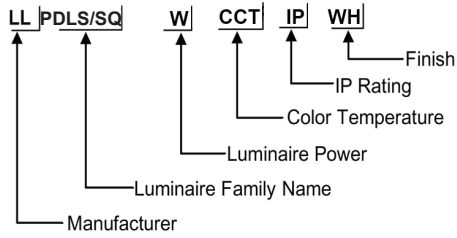

ORDERING CODE

Specification

- Fixture Material** : Die Cast Aluminium
- Fixture Finish** : Thermoset powder coated in White & Black
- Diffuser** : Opal Polycarbonate
- LED Chip** : CREE
- Binning** : 3 step MacAdam
- Lifespan** : 50,000Hrs
- CRI** : >90
- Input Voltage** : 220-240V AC, 50/60Hz
- Operating Temperature**: -25°C to 45°C
- Warranty** : 5 Years against manufacturing defects

Power (W)	Lumen Lm	IP Rating	Beam Angle	Available CCT
6 W	600Lm	IP54	Diffused	2700K 3000K 4000K 5000K 6000K
10 W	1000Lm			
12 W	1200Lm			
18 W	1800Lm			
20 W	2000Lm			
25 W	2500Lm			
25 W	2500Lm			
30 W	3000Lm			